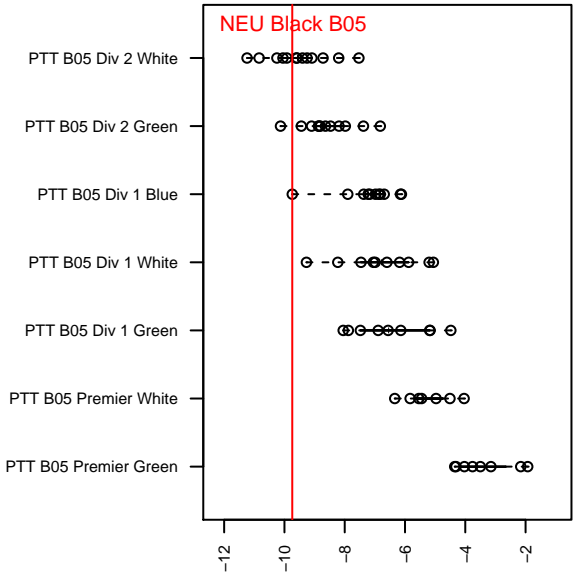

**attack and defense rating
relative to others at age
and all opponents in last 13 months**